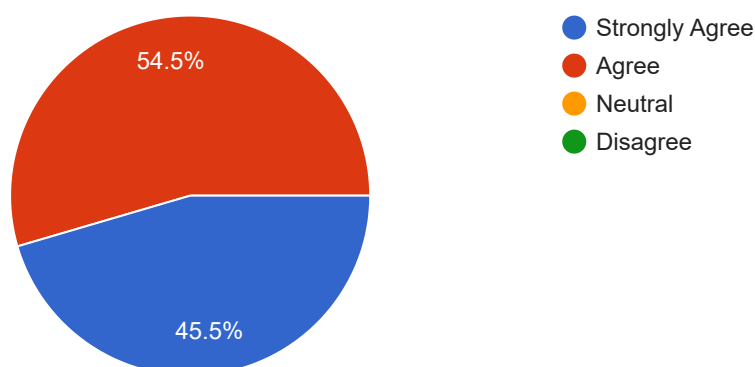

THE LEARNING OUTCOMES OF THE CURRICULUM ARE GLOBAL STANDARDS.

11 responses

CURRICULUM IS USEFUL FOR ALL ROUND DEVELOPMENT OF STUDENTS

11 responses

INTERNSHIP PROGRAM INCLUDED IN THE CURRICULUM IS ABLE TO DEVELOP BASIC SKILLS OF TEACHING AMONG THE STUDENTS.

11 responses