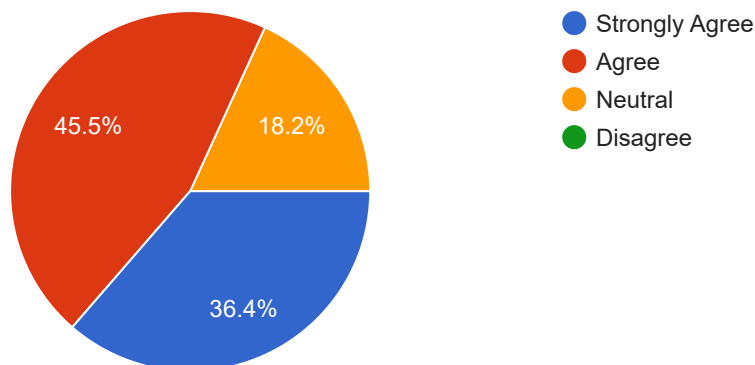

### CURRICULUM HAS THE QUALITY OF PROMOTING SELF LEARNING

 Copy

11 responses

THE LEARNING OUTCOMES OF THE CURRICULUM ARE GLOBAL STANDARDS.

11 responses

CURRICULUM IS USEFUL FOR ALL ROUND DEVELOPMENT OF STUDENTS