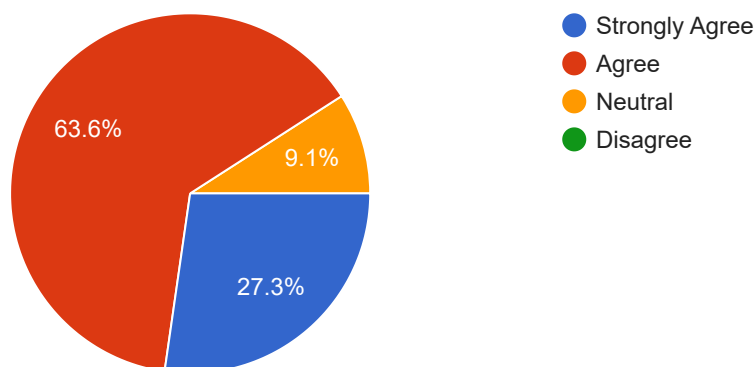

INTERNSHIP PROGRAM INCLUDED IN THE CURRICULUM IS ABLE TO DEVELOP BASIC SKILLS OF TEACHING AMONG THE STUDENTS.

11 responses